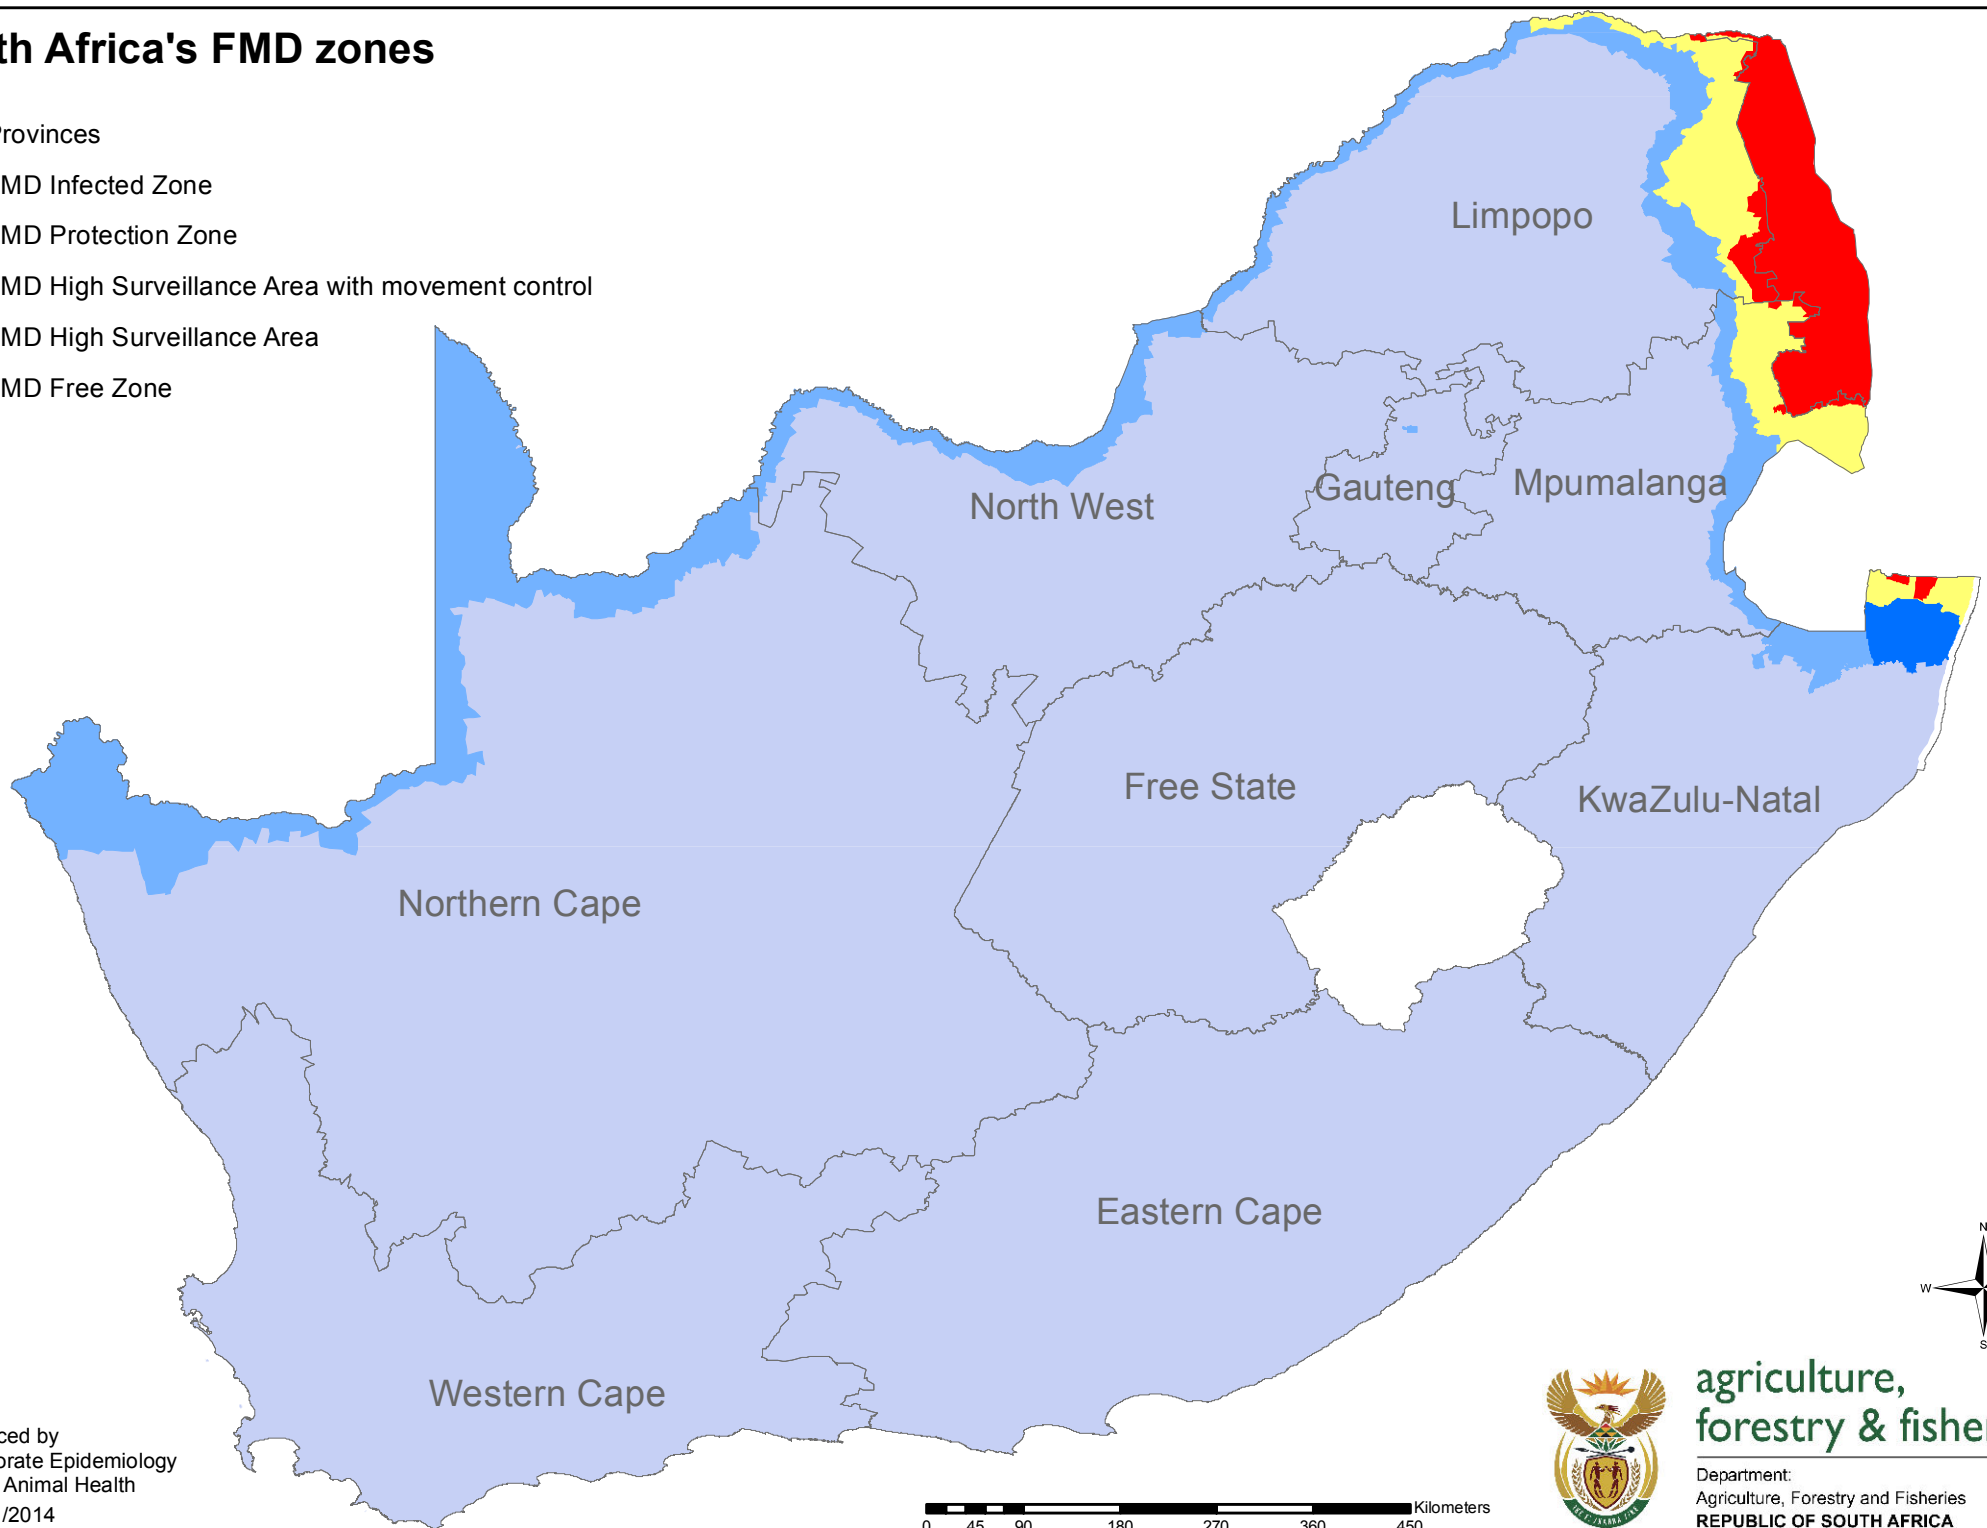

South Africa's FMD zones

- Provinces
- FMD Infected Zone
- FMD Protection Zone
- FMD High Surveillance Area with movement control
- FMD High Surveillance Area
- FMD Free Zone

agriculture,
forestry & fisheries

Department:
Agriculture, Forestry and Fisheries
REPUBLIC OF SOUTH AFRICA

Map produced by
Sub-Directorate Epidemiology
Directorate Animal Health
Date: 28/11/2014